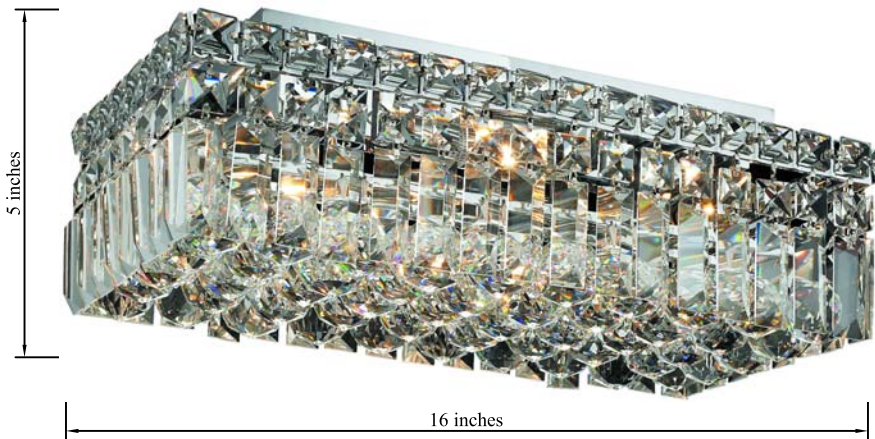

PRODUCT SPECIFICATION SHEET

MAXIME COLLECTION

Maxime 4-Light Chrome Flush Mount Clear Crystal

Chrome
Item No: V2034F16C

Dimensions

Canopy Size(in)	L13.2" W5.7" H0.8"
Chain/Rod Length	N/A
Length	16"
Width	8"
Height	5"
Maximum Height	N/A

Specifications

Finish	1 Finishes
Material	Iron / Crystal
Crystal Color	Clear
Type	Flush Mount
Hanging Device	N/A
Voltage	110-125V
Dimmable	YES
Warranty	1 Year Limited
Shipment Type	Small Parcel

Bulb / Socket

Socket Type	E12
Number of Lights	4
Wattage/Bulb	40W
Included	No

Installation

Indoor/Outdoor	Indoor
Dry/Wet/Damp	Dry
Weight	20 LBS
Wire Length	12"
Safety Rating	UL Listed

Available Finishes

The Collection is composed of Chandeliers,
Pendants and Flush Mounts